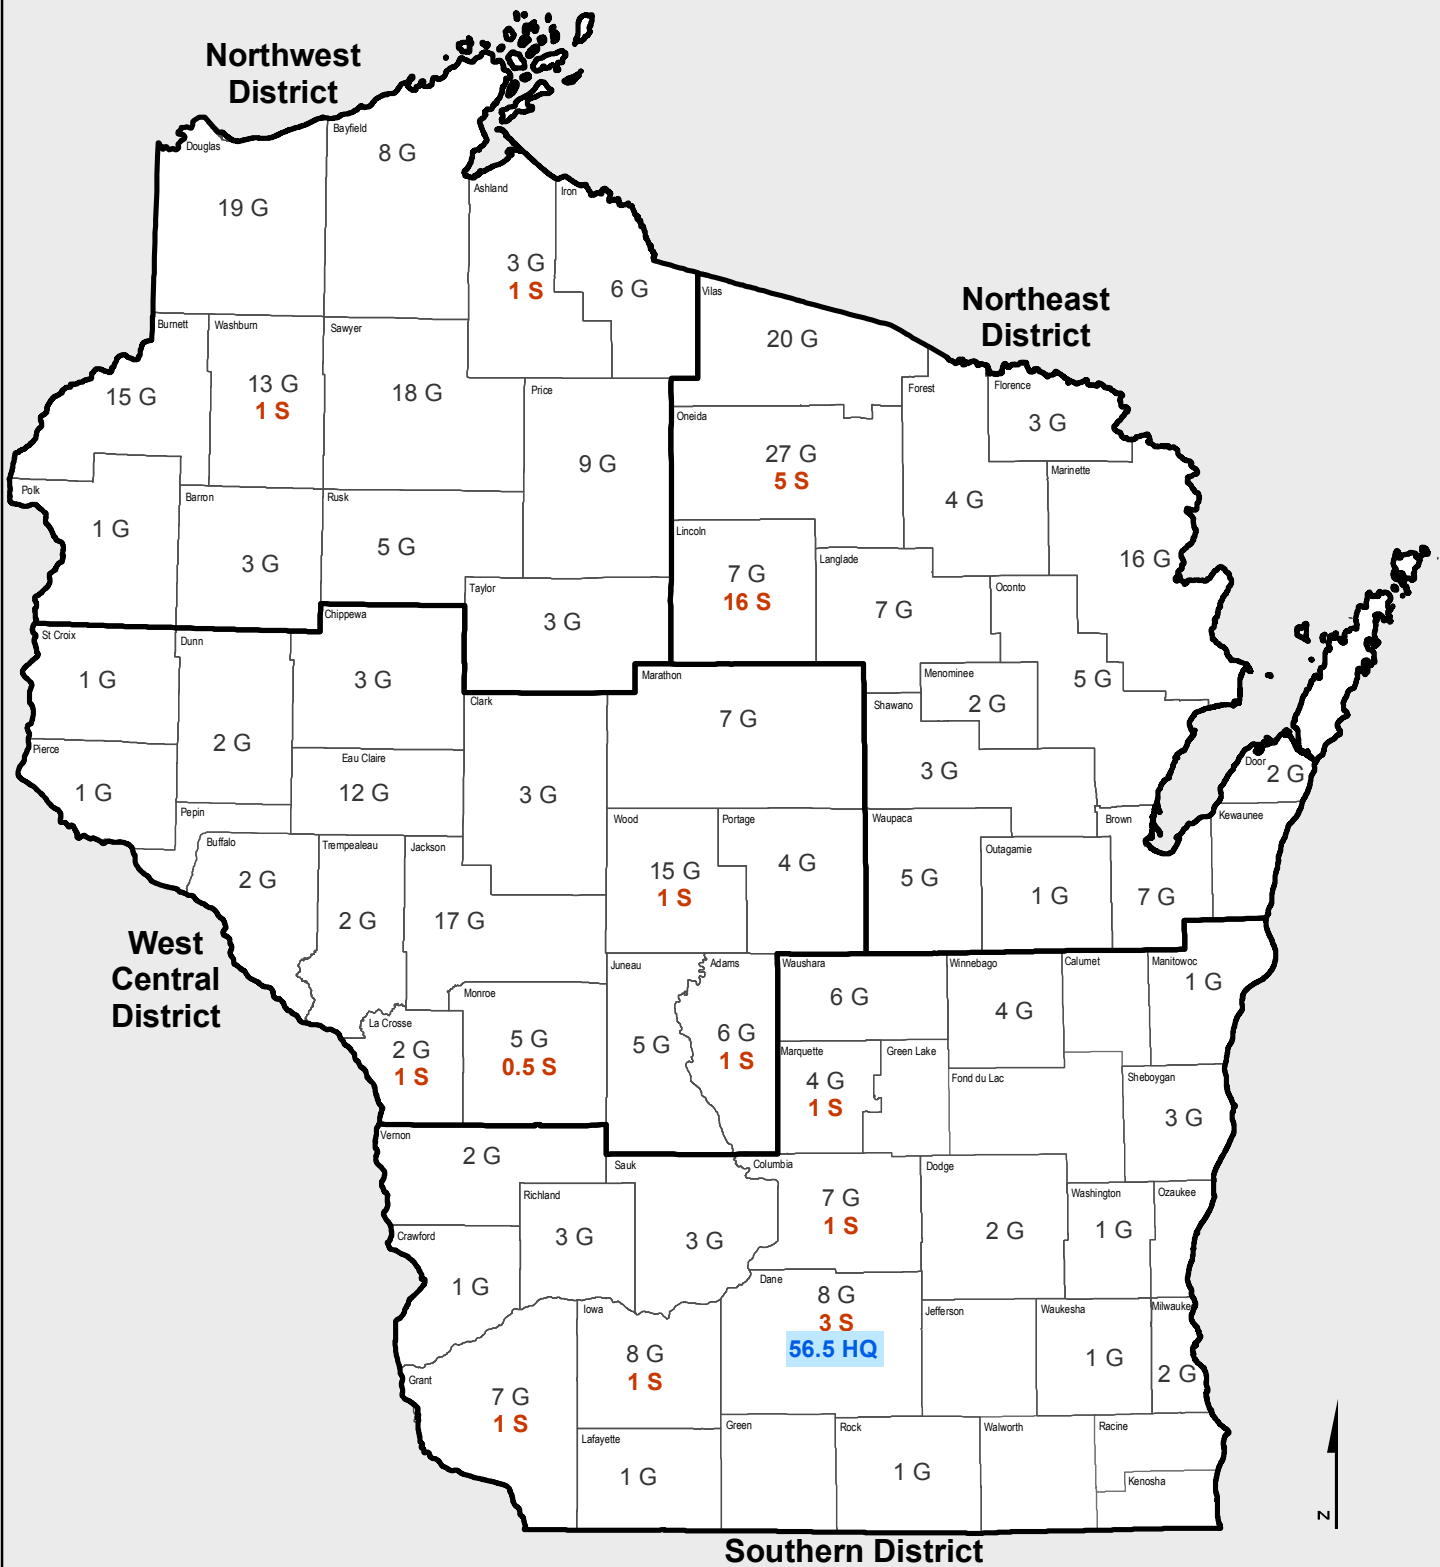

# Current Division of Forestry Position Locations

# G: Staff with Geographic Responsibility  
 # S: Staff with Statewide Responsibility (outside Madison)  
 # HQ: Staff with Statewide Responsibility (Headquarters)

Division of Forestry  
 CRK  
 February 4, 2016

Position numbers represent FTE staff including vacancies.